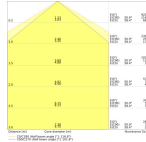

Specifications Ledvance Dulux-D LED
7W - 830 Warm White | 4-Pin -
Replaces 18W

[View Product](#)

General Information

SKU	248020
EAN	4058075821972
Brand	Ledvance
Manufacturer Name	DULUX LED D/E HF & AC MAINS V 7W 830 G24Q-2
Full box quantity	10
Any Lamp all-in warranty	3 Years
Energy efficiency class	F
Average Lifetime (h)	30000

Technical Information

Technology	LED
Dimmable	Not Dimmable
Cap / Base	G24q-2 (4-pins)
Number of pins	4
Colour Code	830 Warm White
Colour temperature (Kelvin)	3000 Warm White
Colour Rendering (Ra)	80-89
Colour of Light	White
Light colour options	Single Color
Luminous Efficacy (lm/W)	100