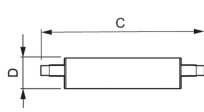

Specifications Philips Corepro LED Linear R7s 118mm 14W
2000lm - 840 Cool White | Dimmable - Replaces 120W

[View Product](#)