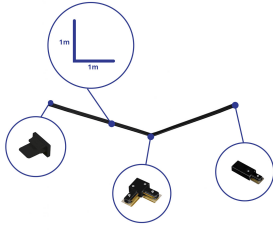

Specifications Bright Choice Rail Set 1-Phase L 1 x 1 Meter Black | incl. End Cap, Power Connector and L - Connector

[View Product](#)

General Information

SKU	254079
EAN	8719157064644
Brand	Bright Choice
Manufacturer Name	Complete L shaped 1-Phase Track Set Black – 1 x 1 meter incl. End Cap, Power Connector and L -Conne
Full box quantity	1
Any Lamp all-in warranty	3 Years

Technical Information

Colour of the Fixture	Black
Product Type Category	Accessory - 1-Phase Track

Dimensions

Length (mm)	1000
Height (mm)	20
Width (mm)	34

Why Any-lamp?

Sensor Information

Order from the **largest lighting specialist** in Europe  **Customised** quotation