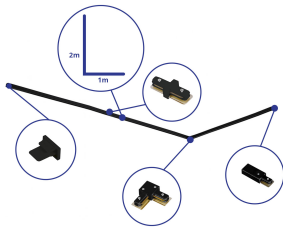

## Specifications Bright Choice Rail Set 1-Phase L 1 x 2 Meter Black | incl. End Cap, Power Connector and L - Connector

[View Product](#)

### General Information

SKU	254114
EAN	8719157064903
Brand	Bright Choice
Manufacturer Name	Complete L shaped 1-Phase Track Set Black – 1 x 2 meter incl. End Cap, Power Connector and L -Conne
Full box quantity	1
Any Lamp all-in warranty	3 Years

### Technical Information

Colour of the Fixture	Black
Product Type Category	Accessory - 1-Phase Track

### Dimensions

Length (mm)	1000
Height (mm)	20
Width (mm)	34